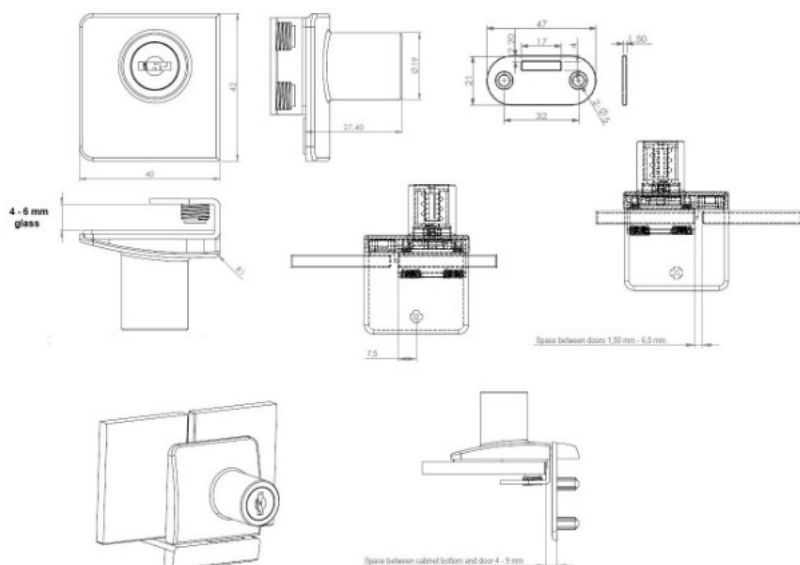

PRODUCT SHEET

Description:

Glass Door Lock "Square", F/Double Doors, Alu Finish, W/SISO Metal Keys, W/2 Zamak Screws
W/PVC Tip, 1 Matt CPL Flat, Oval Metal Striking Plate, F/Glass Thickness 4-6mm

Item number:

14.09.556-0

| Units | Box | Carton | HS Code | Barcode |
|-------|-----|--------|------------|---|
| Pcs. | 10 | 100 | 8301300000 |  5704866049337 |

SISO A/S

Mileparken 11
DK-2740 Skovlunde
Denmark
VAT: DK 24786013